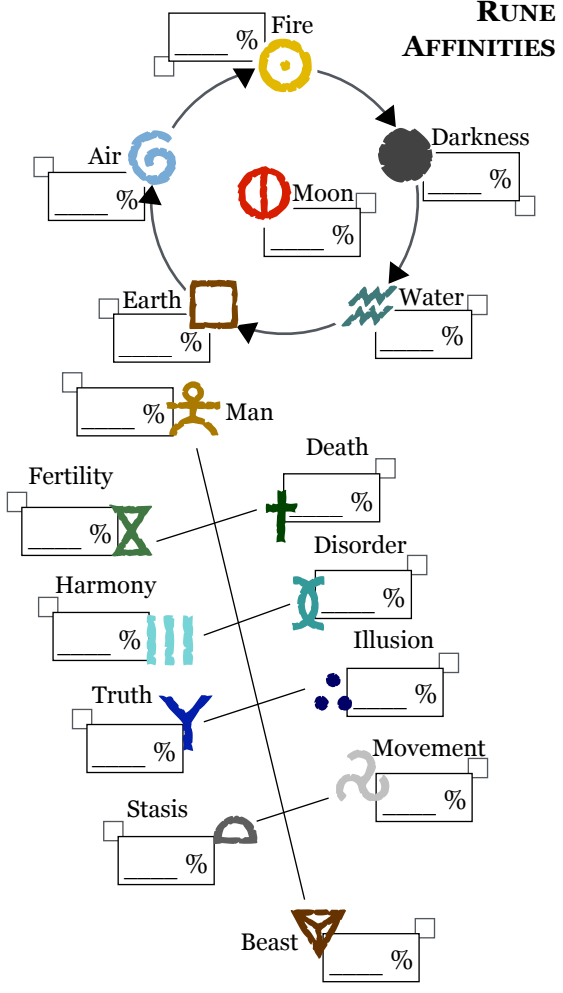

SHIELD SKILLS (_____)
 Small Shield (15) _____ %
 Medium Shield (15) _____ %
 Large Shield (15) _____ %

KNOWLEDGE (_____)
 Battle (10) _____ %
 Customs (Own) (25) _____ %
 Customs (Others) (00) _____ %
 Evaluate (05) _____ %
 Farm (05) _____ %
 First Aid (10) _____ %
 Herd _____ (05) _____ %
 Lore _____ (05) _____ %
 _____ (05) _____ %
 _____ (05) _____ %
 _____ (05) _____ %
 Manage Household (10) _____ %
 Read/Write _____ (00) _____ %
 _____ (00) _____ %
 Survival (15) _____ %

RUNE AFFINITIES

Cult _____
 Rune Points _____ 0 1 2 3 4 5 6 7 8 9 10
 Cult _____
 Rune Points _____ 0 1 2 3 4 5 6 7 8 9 10
 Cult _____
 Rune Points _____ 0 1 2 3 4 5 6 7 8 9 10
 Spirit Cult _____
 Rune Points _____ 0 1 2 3 4 5 6 7 8 9 10